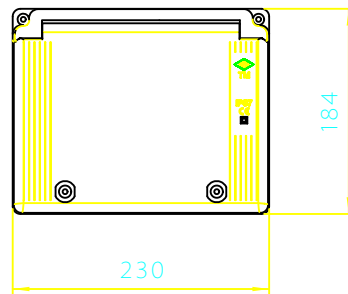

Diritti riservati

All rights reserved

dimensions in mm	TM 2318 R2	Scale	
Date 16/09/11	DOUBLE MODULAR COVER	1:5	
Sign ROTELLA			